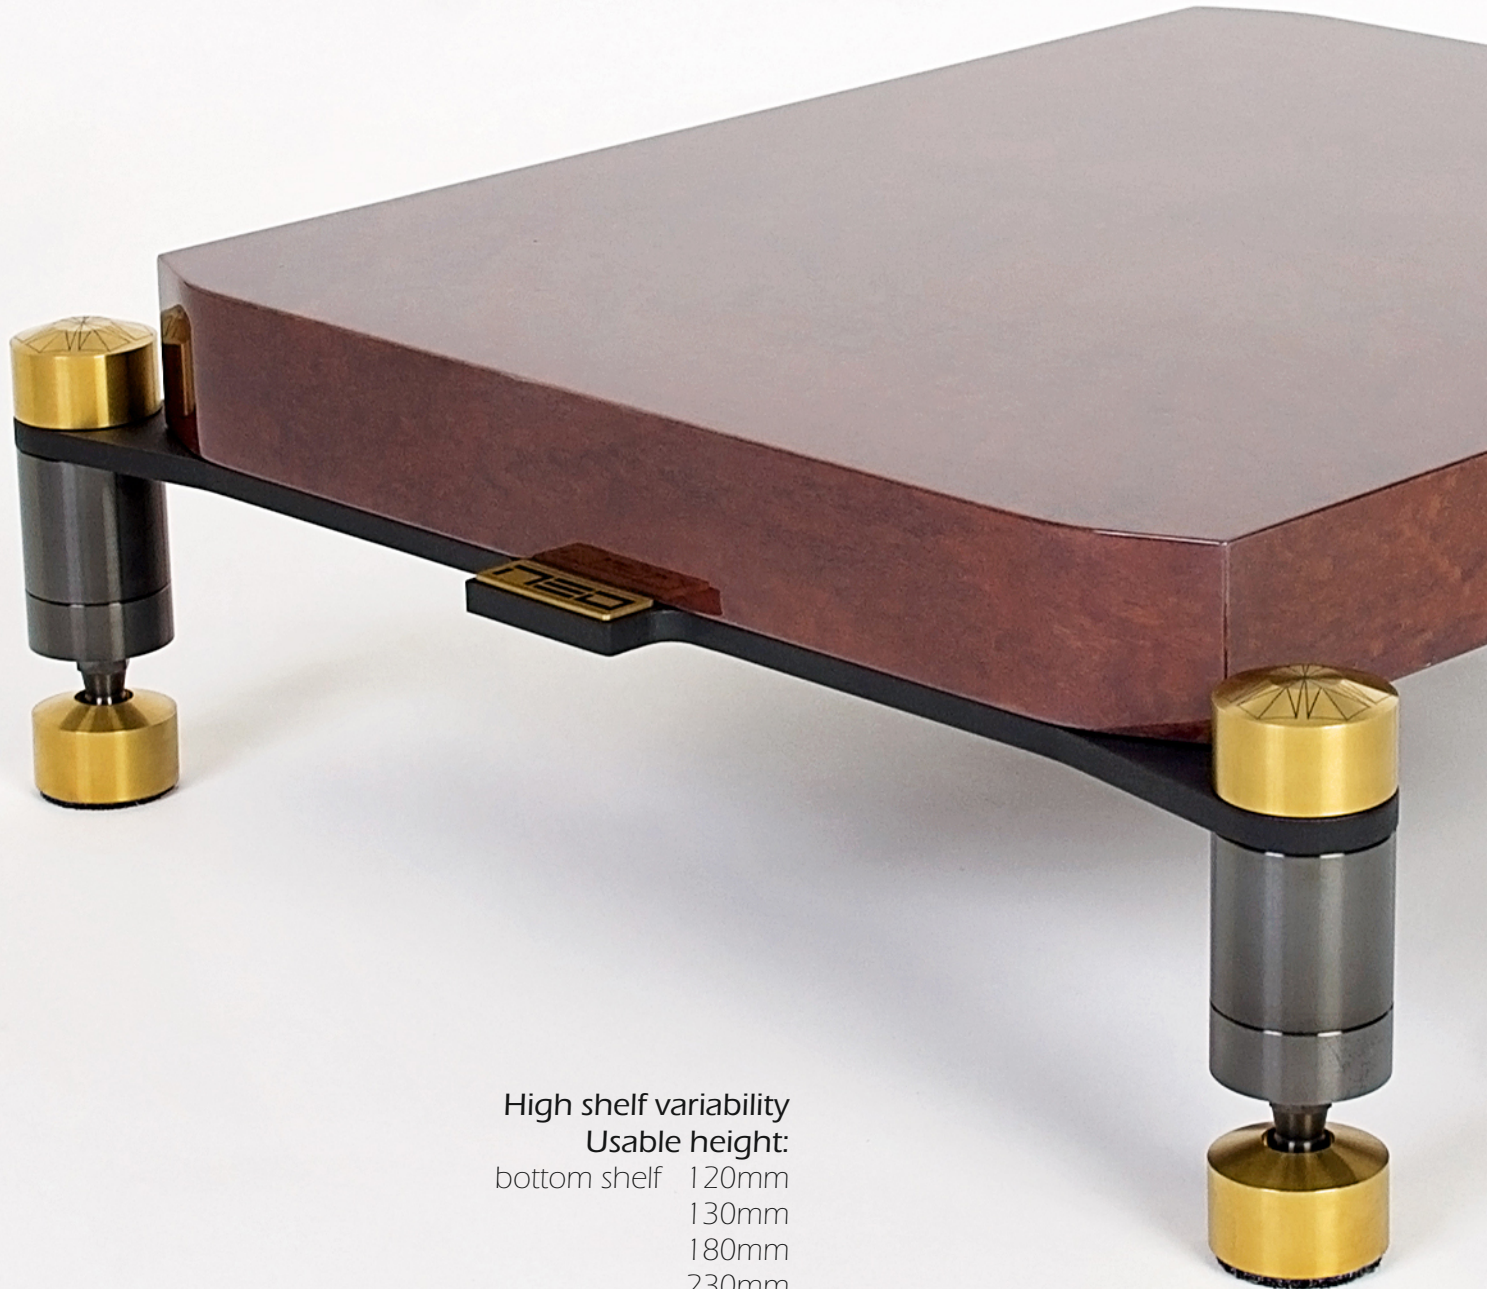

## POWER AMP STAND 550XL

**Construction:** special anti-resonant construction

**Construction material:** stainless steel / black steel

**Shelves material:** 56mm medium-density fibreboard

**Dimensions construction:** 720/600/190mm

**Dimensions shelf:** 600/550/56mm

**Maximum load for shelf:** 200kg

## POWER AMP STAND 700

**Construction:** special anti-resonant construction

**Construction material:** stainless steel / black steel

**Shelves material:** 56mm medium-density fibreboard

**Dimensions construction:** 590/725/190mm

**Dimensions shelf:** 470/700/56mm

**Maximum load for shelf:** 200kg